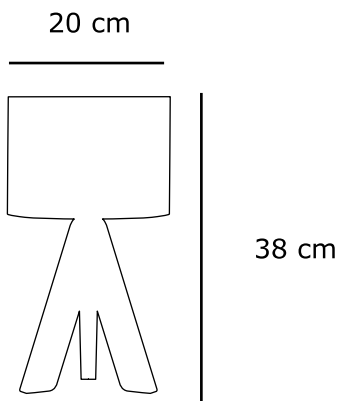

Dimensions