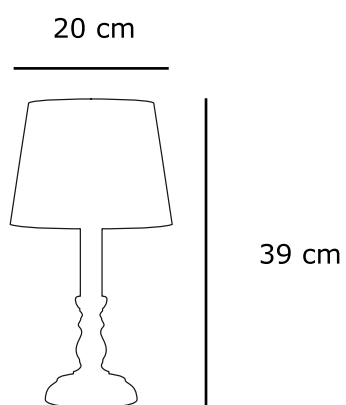

Natural

White

Dimensions

Fonts:

1. **Balloons**
2. *Playful*
3. *Lucida Handwriting*
4. Customised Font

TRIPOD

Boy

Drawing: Moustache
Color: Ivory
Font: **Balloons**